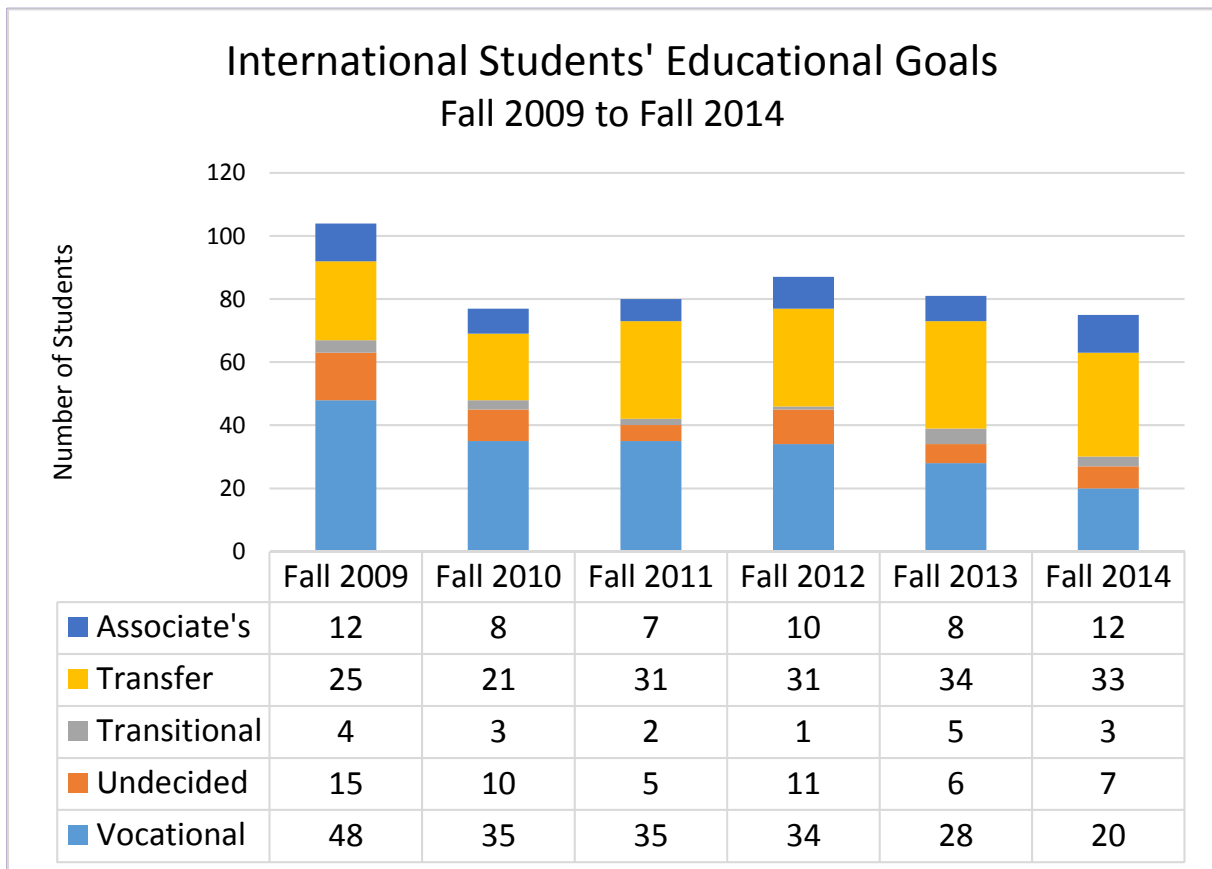

INTERNATIONAL (F-1 STUDENT VISA) STUDENT FACTSHEET: FALL 2009 TO FALL 2014

Source: LACCD Student Information Systems (SIS) database. Retrieved on 2/05/15. Prepared by LATTC Office of Institutional Effectiveness. For questions please contact Ani Zarpas at ZarpasA@lattc.edu or call (213) 763-7061.