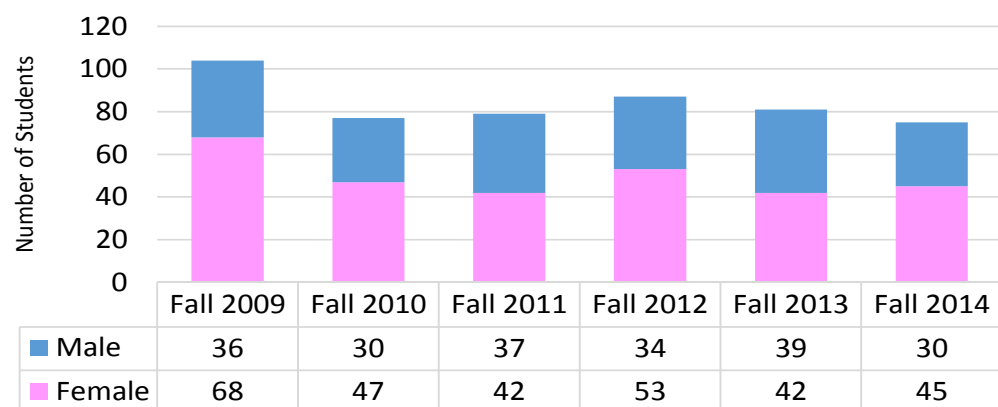

## INTERNATIONAL (F-1 STUDENT VISA) STUDENT FACTSHEET: FALL 2009 TO FALL 2014

Total Number of International Students: Fall 2009 to Fall 2014						
	Fall 2009	Fall 2010	Fall 2011	Fall 2012	Fall 2013	Fall 2014
Number of Students	104	77	79	87	81	75

**International Students' Course Success & Retention Rates:  
 Fall 2009 to Fall 2014**

**International Students' Distribution by Age Group  
 Fall 2009 to Fall 2014**

**International Students' Gender Distribution  
 Fall 2009 to Fall 2014**