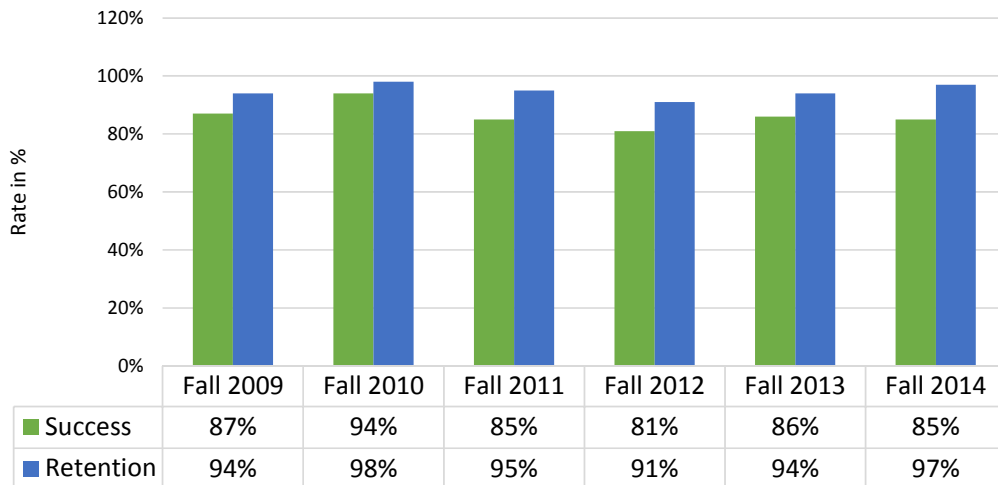

## INTERNATIONAL (F-1 STUDENT VISA) STUDENT FACTSHEET: FALL 2009 TO FALL 2014

Total Number of International Students: Fall 2009 to Fall 2014						
	Fall 2009	Fall 2010	Fall 2011	Fall 2012	Fall 2013	Fall 2014
Number of Students	104	77	79	87	81	75

**International Students' Course Success & Retention Rates:  
 Fall 2009 to Fall 2014**

**International Students' Distribution by Age Group  
 Fall 2009 to Fall 2014**

**International Students' Gender Distribution  
 Fall 2009 to Fall 2014**