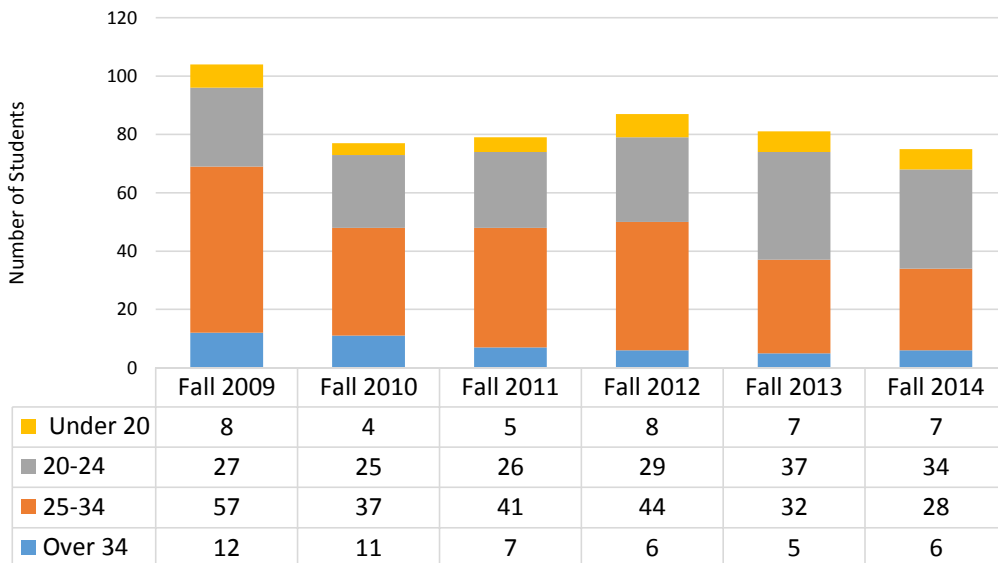

## INTERNATIONAL (F-1 STUDENT VISA) STUDENT FACTSHEET: FALL 2009 TO FALL 2014

Total Number of International Students: Fall 2009 to Fall 2014						
	Fall 2009	Fall 2010	Fall 2011	Fall 2012	Fall 2013	Fall 2014
Number of Students	104	77	79	87	81	75

**International Students' Course Success & Retention Rates:  
 Fall 2009 to Fall 2014**

**International Students' Distribution by Age Group  
 Fall 2009 to Fall 2014**

**International Students' Gender Distribution  
 Fall 2009 to Fall 2014**