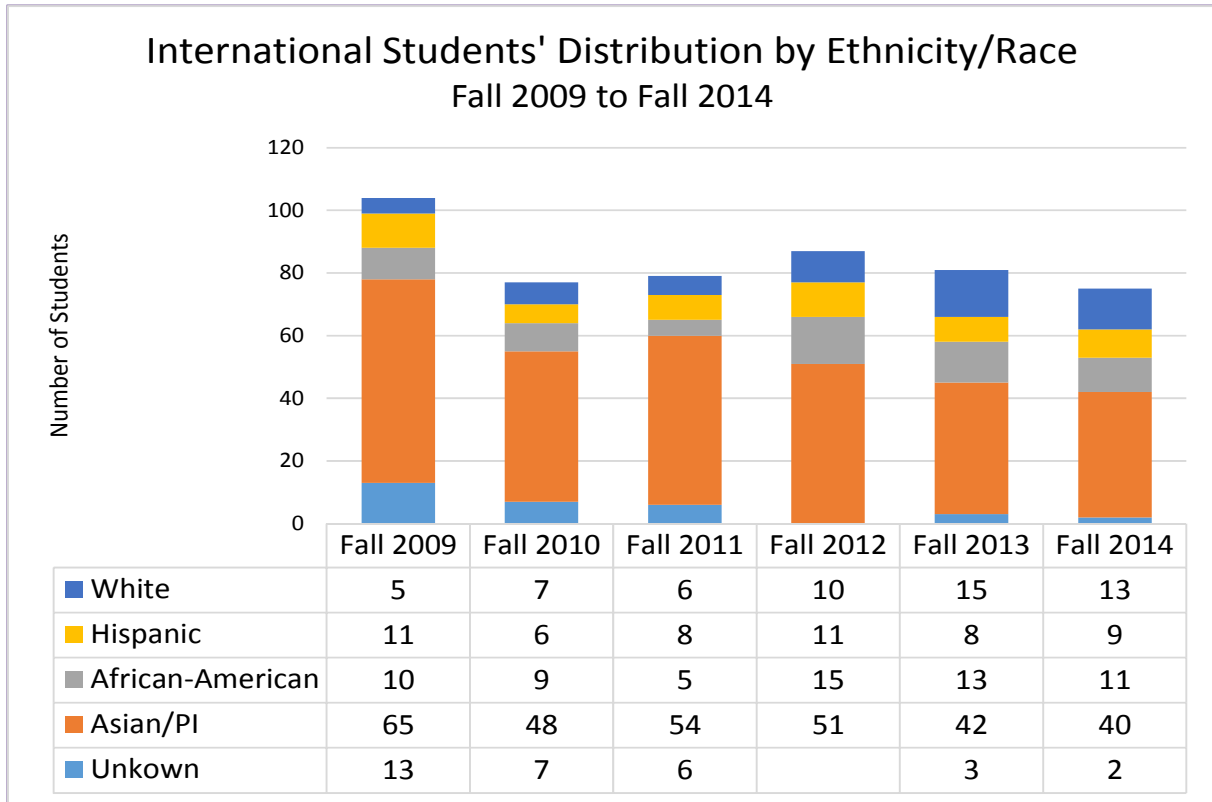

INTERNATIONAL (F-1 STUDENT VISA) STUDENT FACTSHEET: FALL 2009 TO FALL 2014

Source: LACCD Student Information Systems (SIS) database. Retrieved on 2/05/15. Prepared by LATTC Office of Institutional Effectiveness. For questions please contact Ani Zarpas at ZarpasA@lattc.edu or call (213) 763-7061.